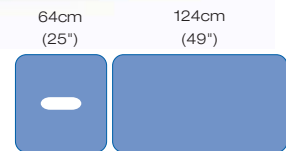

AKRON STREAMLINE™ POPULAR

A very strong and rigid couch designed to withstand constant heavy use with minimal maintenance. Available with a choice of three top configurations to suit different treatment procedures.

Choice of models

Model 2221A - Hydraulic with retractable wheel base

Model 2222A - Electric with retractable wheel base and choice of hand/footswitch operation

Model 2221B - Hydraulic with retractable wheel base

Model 2222B - Electric with retractable wheel base and choice of hand/footswitch operation

Model 2221C - Hydraulic with retractable wheel base and adjustable height armrests

Model 2222C - Electric with retractable wheel base and adjustable height armrests and choice of hand/footswitch operation