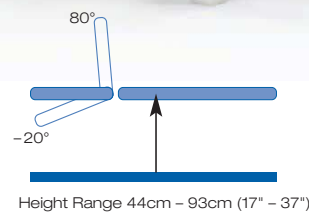

AKRON STREAMLINE™ POPULAR

A very strong and rigid couch designed to withstand constant heavy use with minimal maintenance. Available with a choice of three top configurations to suit different treatment procedures.

Choice of models

Model 2221A - Hydraulic with retractable wheel base

Model 2222A - Electric with retractable wheel base and choice of hand/footswitch operation

Model 2221B - Hydraulic with retractable wheel base

Model 2222B - Electric with retractable wheel base and choice of hand/footswitch operation

Model 2221C - Hydraulic with retractable wheel base and adjustable height armrests

Model 2222C - Electric with retractable wheel base and adjustable height armrests and choice of hand/footswitch operation