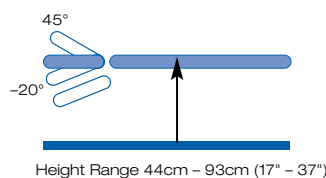

Model 2221C - Hydraulic with retractable wheel base and adjustable height armrests

Model 2222C - Electric with retractable wheel base and adjustable height armrests and choice of hand/footswitch operation