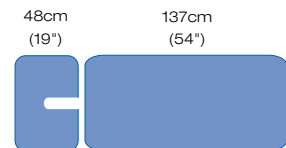

Model 2221B - Hydraulic with retractable wheel base

Model 2222B - Electric with retractable wheel base and choice of hand/footswitch operation