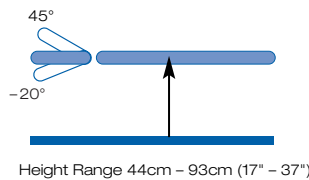

Model 2221B - Hydraulic with retractable wheel base

Model 2222B - Electric with retractable wheel base and choice of hand/footswitch operation